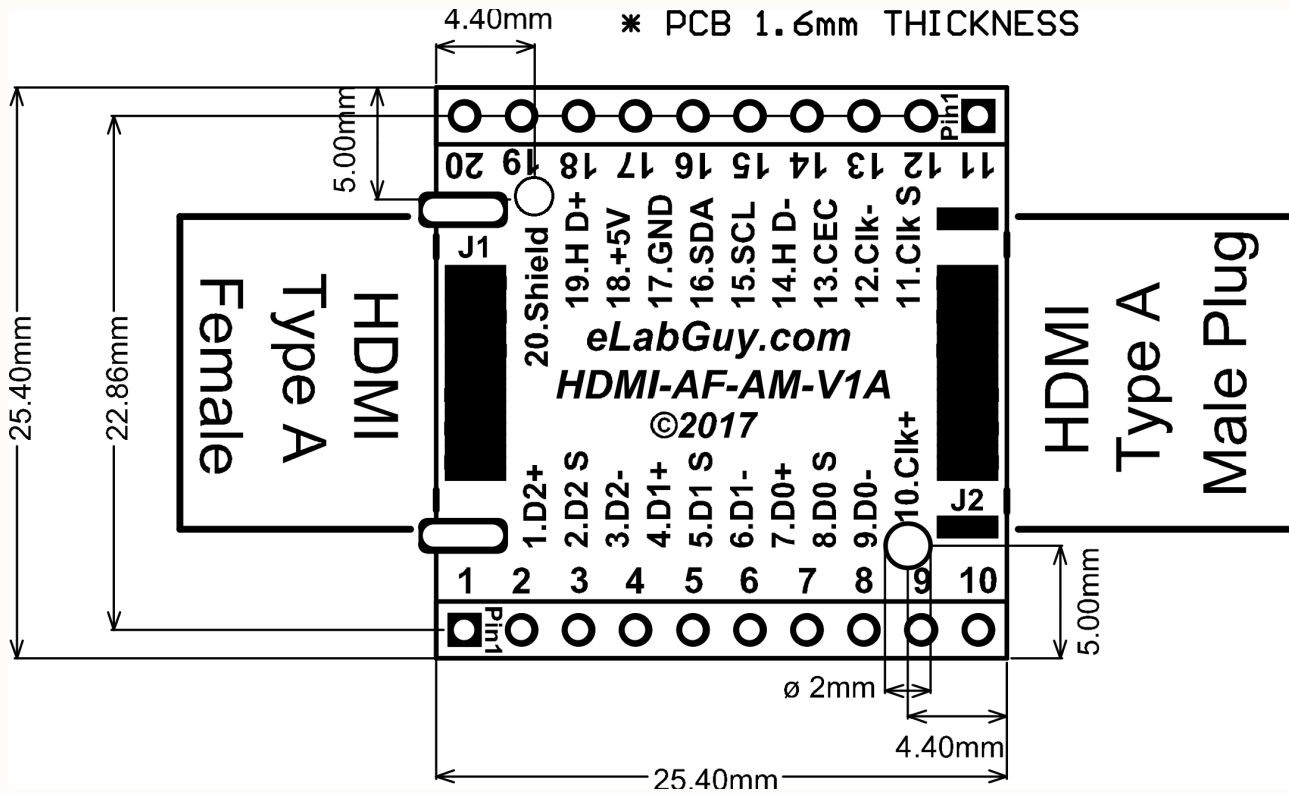

A

B

C

D

Title		
HDMI Type A Female to Male Breakout		
Size	Number	Revision
A4	HDMI-AF-AM-V1A	1A
Date:	9/6/2017	Sheet of
File:	C:\Users\...HDMI-AF-AM-V1A Drawing	Sheet No By: www.eLabGuy.com