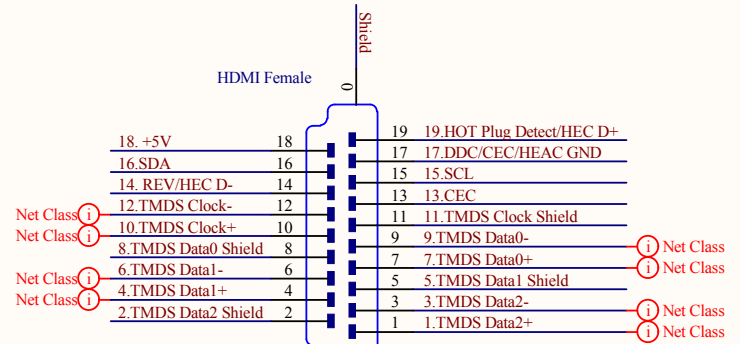

A

B

C

D

Title		
HDMI Type A Female to Male Breakout		
Size	Number	Revision
A4	HDMI-AF-AM-V1A	1A
Date:	9/6/2017	Sheet of
File:	C:\Users\...HDMI-AF-AM-V1A Drawing	Sheet No By: www.eLabGuy.com