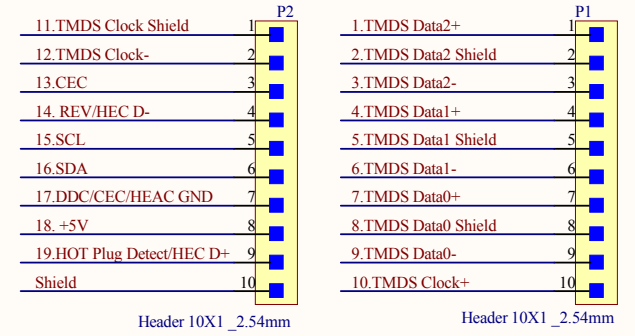

A

B

C

D

Title		
HDMI Type A Female to Male Breakout		
Size	Number	Revision
A4	HDMI-AF-AM-V1A	1A
Date:	9/6/2017	Sheet of
File:	C:\Users\...HDMI-AF-AM-V1A Drawing	Sheet No By: www.eLabGuy.com