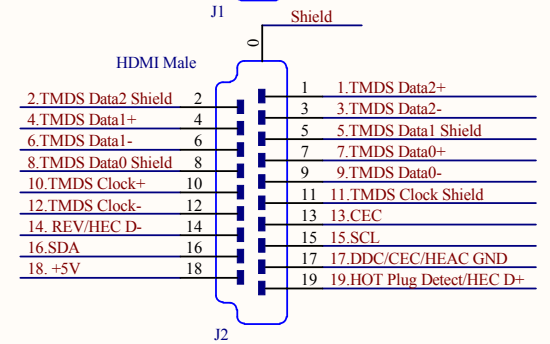

A

B

C

D

Title		
HDMI Type A Female to Male Breakout		
Size	Number	Revision
A4	HDMI-AF-AM-V1A	1A
Date:	9/6/2017	Sheet of
File:	C:\Users\...HDMI-AF-AM-V1A Drawing	Sheet No By: www.eLabGuy.com